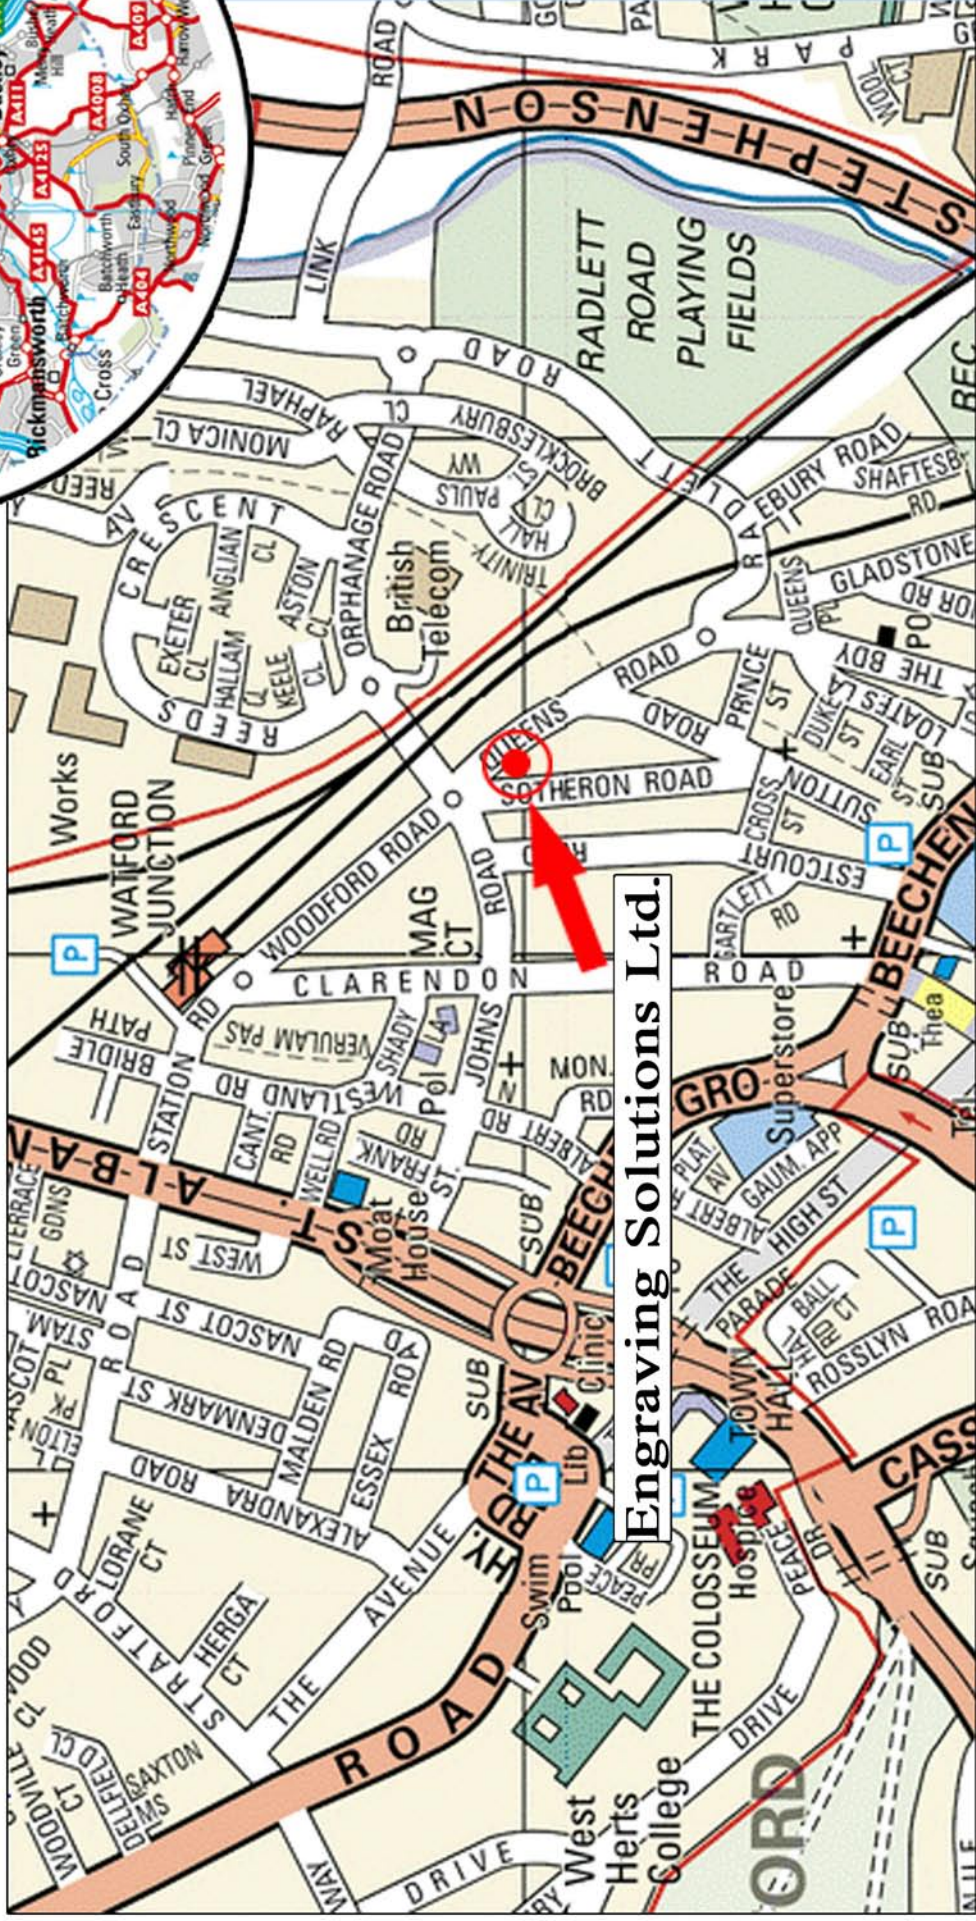

# Engraving Solutions Ltd.

*Future Engraving Solutions*

By Car

Leave M1 Junction 5 and take the A4008 towards Watford Town Centre.  
 Turn Right, then Left at Roundabouts onto Radlett Road.  
 Turn Right onto Orphanage Road.  
 Go under the Railway Flyover and Turn Left at Roundabout onto Queens Road.

Arriving By Train  
 Exit Watford Junction Train Station  
 Turn Left

Our offices are approximately 100m on the Right

**Engraving Solutions Ltd.**

Full Address:  
 182 Queens Road  
 Watford, Herts  
 WD17 2NT