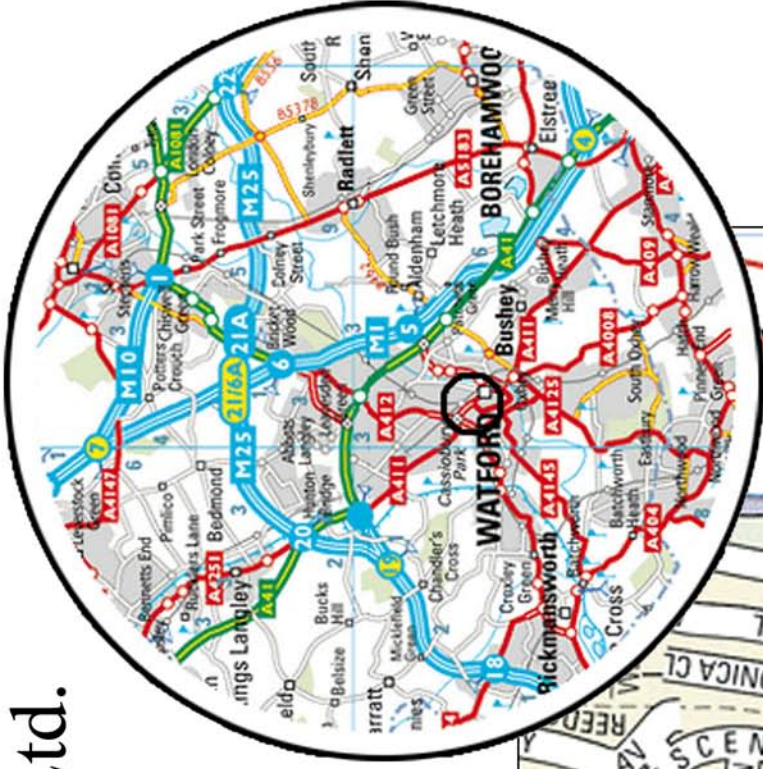

# Engraving Solutions Ltd.

*Future Engraving Solutions*

By Car

Leave M1 Junction 5 and take the A4008 towards Watford Town Centre.  
 Turn Right, then Left at Roundabouts onto Radlett Road.  
 Turn Right onto Orphanage Road.  
 Go under the Railway Flyover and Turn Left at Roundabout onto Queens Road.

Arriving By Train  
 Exit Watford Junction Train Station  
 Turn Left

Our offices are approximately 100m on the Right

**Engraving Solutions Ltd.**

Full Address:  
 182 Queens Road  
 Watford, Herts  
 WD17 2NT